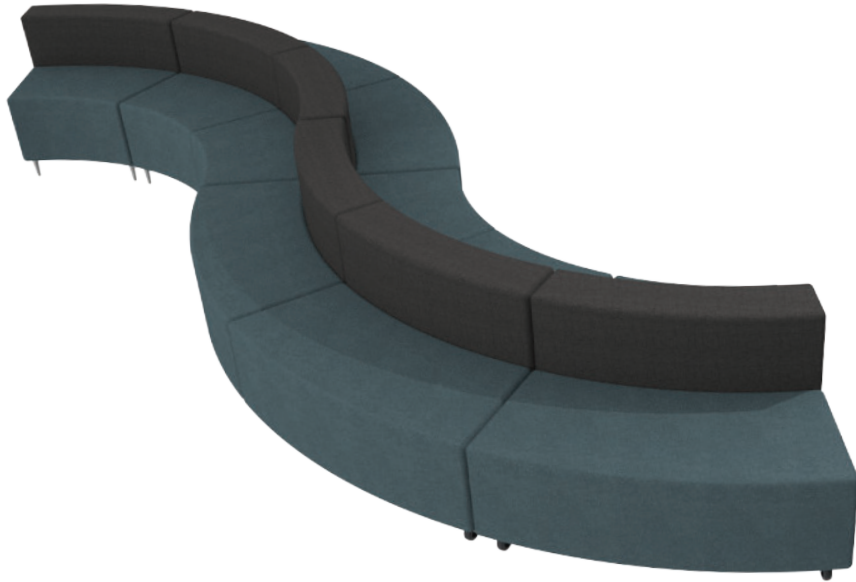

VORTICE LOUNGE SINGLE SIDED

A single sided modular system featuring high density foam and timber frame.
Base modules shown below (right) and paired together (left).

Three Outward and Three Inward Base Modules
in Gravity Slate and Back in Tessuto Carbone

Outward Base Module (Left) and
Inward Base Module (Right)

Vortice Single Sided Modules:

VORSSI (INWARD MODULE)

VORSSO (OUTWARD MODULE)

Dimensions For Single Sided Module

720 H X 1150 W X 650 D (Seat 450 H)

FABRIC/
VINYL

VORTICE LOUNGE DOUBLE SIDED

A double sided modular system featuring high density foam and timber frame. Base modules shown below (right) and paired together (left).

Six Inward Base Modules with Large Ottomans in Gravity Slate and Back in Tessuto Carbone

Inward Base Module with Large Ottoman

Vortice Double Sided Modules

VORDSI (INWARD MODULE WITH LARGE OTTOMAN)

VORDSO (OUTWARD MODULE WITH SMALL OTTOMAN)

Dimensions For Double Sided Module

720 H X 1150 W X 1130 D (Seat 450 H)