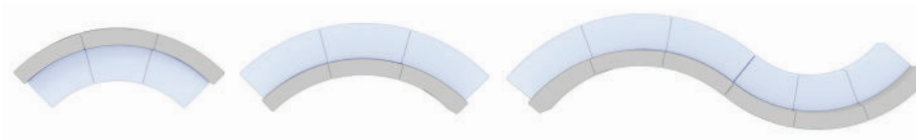

VORTICE LOUNGE SINGLE SIDED

A single sided modular system featuring high density foam and timber frame.
Base modules shown below (right) and paired together (left).

Three Outward and Three Inward Base Modules
in Gravity Slate and Back in Tessuto Carbone

Outward Base Module (Left) and
Inward Base Module (Right)

Vortice Single Sided Modules:

VORSSI (INWARD MODULE)

VORSSO (OUTWARD MODULE)

Dimensions For Single Sided Module

720 H X 1150 W X 650 D (Seat 450 H)

FABRIC/
VINYL

VORTICE LOUNGE DOUBLE SIDED

A double sided modular system featuring high density foam and timber frame. Base modules shown below (right) and paired together (left).

Six Inward Base Modules with Large Ottomans in Gravity Slate and Back in Tessuto Carbone

Inward Base Module with Large Ottoman

Vortice Double Sided Modules

VORDSI (INWARD MODULE WITH LARGE OTTOMAN)

VORDSO (OUTWARD MODULE WITH SMALL OTTOMAN)

Dimensions For Double Sided Module

720 H X 1150 W X 1130 D (Seat 450 H)