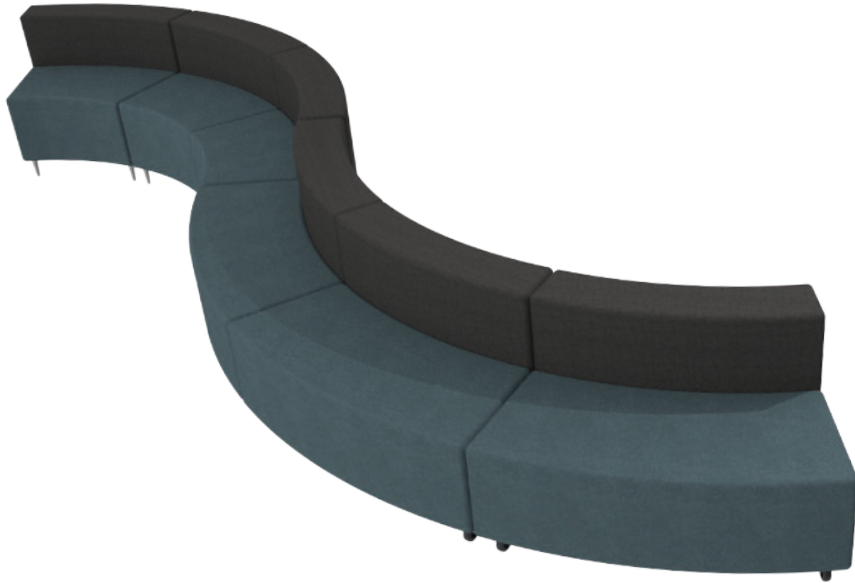

VORTICE LOUNGE SINGLE SIDED

A single sided modular system featuring high density foam and timber frame.
Base modules shown below (right) and paired together (left).

Three Outward and Three Inward Base Modules
in Gravity Slate and Back in Tessuto Carbone

Outward Base Module (Left) and
Inward Base Module (Right)

Vortice Single Sided Modules:

VORSSI (INWARD MODULE)

VORSSO (OUTWARD MODULE)

Dimensions For Single Sided Module

720 H X 1150 W X 650 D (Seat 450 H)

FABRIC/
VINYL

VORTICE LOUNGE DOUBLE SIDED

A double sided modular system featuring high density foam and timber frame. Base modules shown below (right) and paired together (left).

Six Inward Base Modules with Large Ottomans in Gravity Slate and Back in Tessuto Carbone

Inward Base Module with Large Ottoman

Vortice Double Sided Modules

VORDSI (INWARD MODULE WITH LARGE OTTOMAN)

VORDSO (OUTWARD MODULE WITH SMALL OTTOMAN)

Dimensions For Double Sided Module

720 H X 1150 W X 1130 D (Seat 450 H)