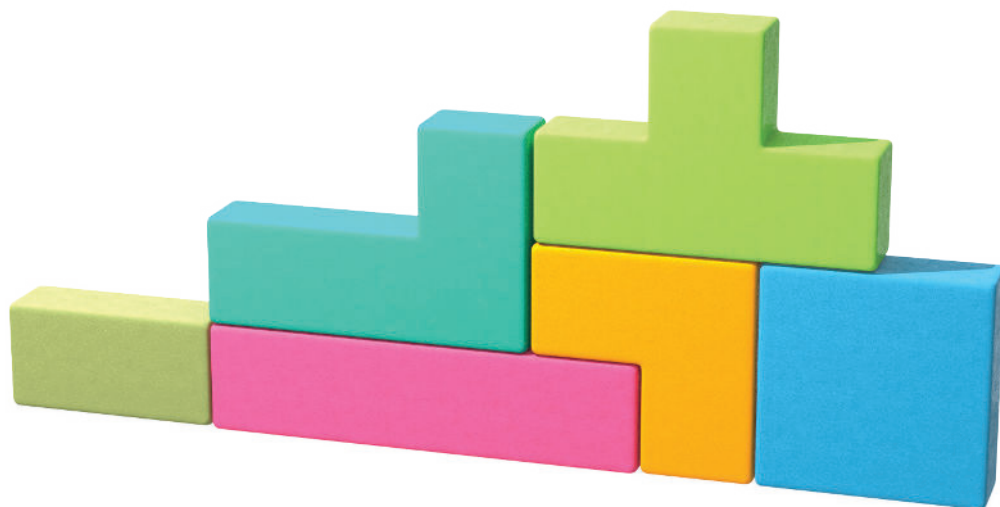

TETRIS BUILDING BLOCKS

Available in sets of six. Made from high density foam with removable covers. Vinyl upholstery recommended for easy cleaning.

1 Set of 6 Tetris Building Blocks in Studio Encore Vinyl: Citronelle, Emerald, Lipstick, Lime, Carnival and Lagoon

TETRIS BUILDING BLOCKS SET OF 6 INCLUDES

Tetris Building Blocks - Set Of 6
TETBLD
200 H X 1200 W X 300-600 D

VINYL
PAGE 204