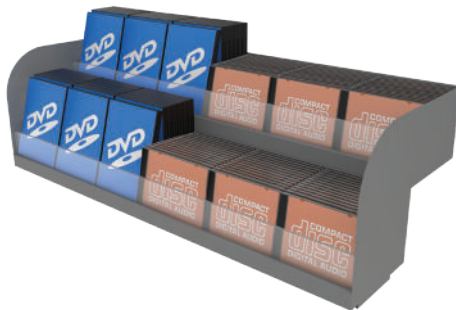

SINGLE TIER AV SHELF – 175MM DEEP

89007K

Slimline face out display shelf that accommodates a standard DVD case. Mounting pins supplied.

	FACE OUT
	63
	87

2 TIER AV SHELF – 306MM DEEP

89004K

Accommodates 2 rows of 6 DVDs. Each row holds 10 DVDs. Mounting pins supplied.