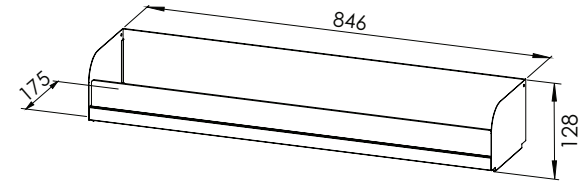

SINGLE TIER AV SHELF – 175MM DEEP

89007K

Slimline face out display shelf that accommodates a standard DVD case. Mounting pins supplied.

	FACE OUT
	63
	87

2 TIER AV SHELF – 306MM DEEP

89004K

Accommodates 2 rows of 6 DVDs. Each row holds 10 DVDs. Mounting pins supplied.

	FACE OUT
	120
	217