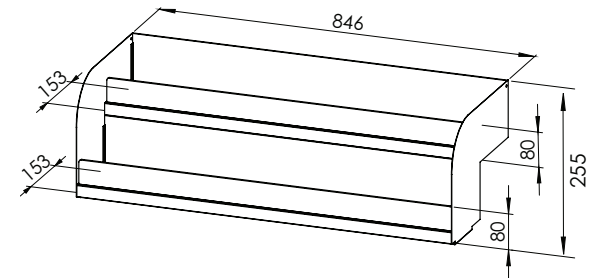

SINGLE TIER AV SHELF – 175MM DEEP

89007K

Slimline face out display shelf that accommodates a standard DVD case. Mounting pins supplied.

	FACE OUT
	63
	87

2 TIER AV SHELF – 306MM DEEP

89004K

Accommodates 2 rows of 6 DVDs. Each row holds 10 DVDs. Mounting pins supplied.

	FACE OUT
	120
	217