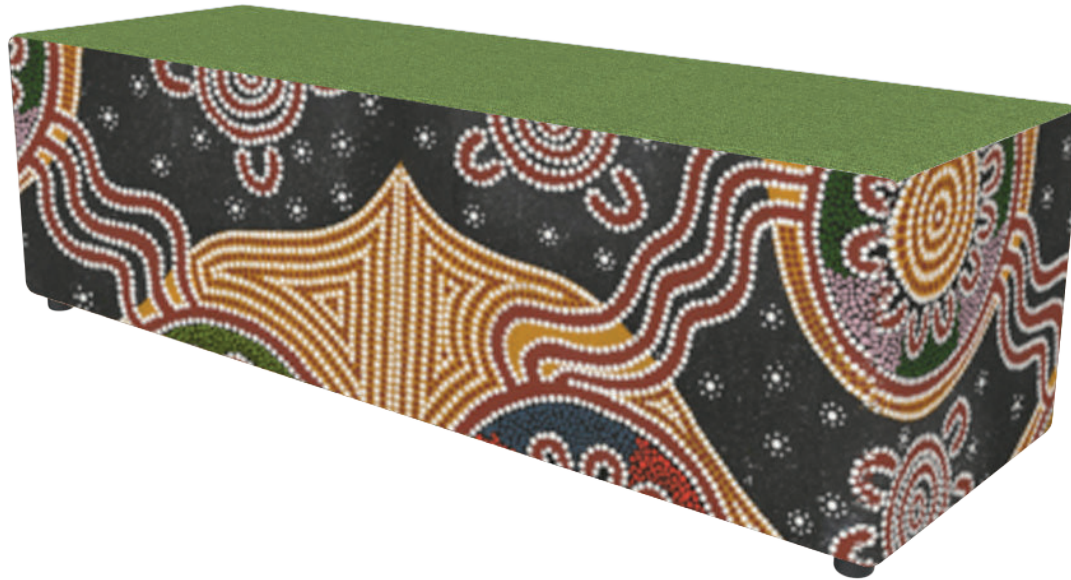

BENCH RECTANGLE OTTOMAN

Built with timber frame and high density foam. Bench Rectangle Ottomans can be used independently or teamed with a flip table to create a study set.

Bench Rectangle Ottoman in Our Storytellers and the Knowledge Holders and Beachcomber Kiwi

Bench Rectangle Ottoman
RECB20 (2 SEATER)
450 H X 1200 W X 500 D
RECB25 (2.5 SEATER)
450 H X 1500 W X 500 D
RECB30 (3 SEATER)
450 H X 1800 W X 500 D

FABRIC/
VINYL