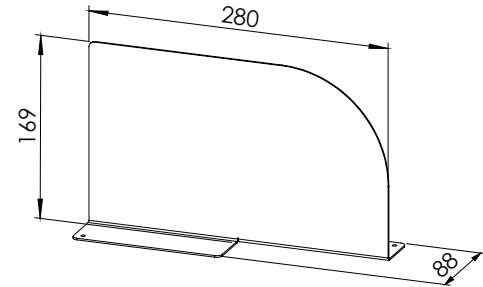

POWDER
COATS

BROWSER TUB DIVIDER

549

Easily placed inside browser tub shelf.

Browser Tub

Browser Tub
with Acrylic

BROWSER TUB STICKER SET

32967WHI

32968BLK

Set of self-adhesive vinyl letters includes 3 of each letter. Removable adhesive is not repositionable.