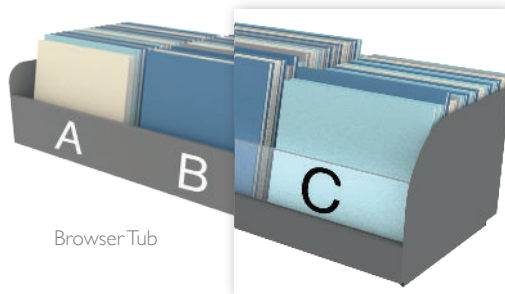

POWDER
COATS

BROWSER TUB DIVIDER

549

Easily placed inside browser tub shelf.

Browser Tub

Browser Tub
with Acrylic

BROWSER TUB STICKER SET

32967WHI

32968BLK

Set of self-adhesive vinyl letters includes 3 of each letter. Removable adhesive is not repositionable.