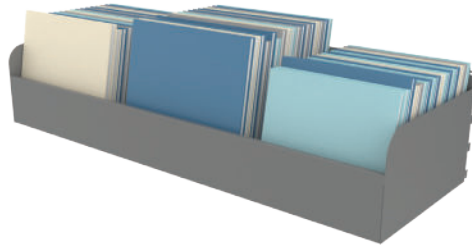

POWDER
COATS

BROWSER TUB SHELF

550

For forward facing display of picture books.
Clips straight into post.

60 - 80 - Book capacity*

0.9 - Lineal metres

BROWSER TUB SHELF – ACRYLIC PANEL

555

Offering the same features as a standard browser tub, with the addition of a clear acrylic front plate to maximise exposure of book covers, which sits 80mm above the existing 50mmH steel front lip.

60 - 80 - Book capacity*