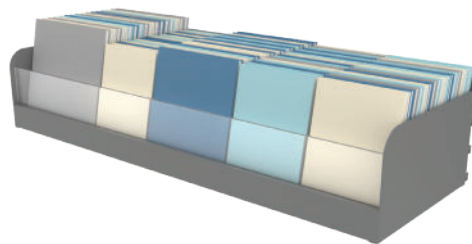

POWDER
COATS

BROWSER TUB SHELF

550

For forward facing display of picture books.
Clips straight into post.

60 - 80 - Book capacity*

0.9 - Lineal metres

BROWSER TUB SHELF – ACRYLIC PANEL

555

Offering the same features as a standard browser tub, with the addition of a clear acrylic front plate to maximise exposure of book covers, which sits 80mm above the existing 50mmH steel front lip.

60 - 80 - Book capacity*