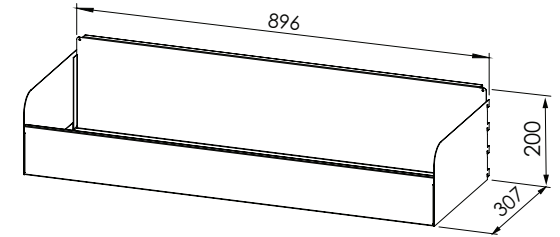

POWDER
COATS

BROWSER TUB SHELF

550

For forward facing display of picture books.
Clips straight into post.

60 - 80 - Book capacity*

0.9 - Lineal metres

BROWSER TUB SHELF – ACRYLIC PANEL

555

Offering the same features as a standard browser tub, with the addition of a clear acrylic front plate to maximise exposure of book covers, which sits 80mm above the existing 50mmH steel front lip.

60 - 80 - Book capacity*