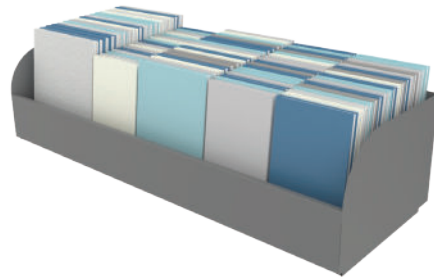

POWDER
COATS

BROWSER TUB

89001K

Forward facing tub, commonly used for picture books. * Mounting pins included (4 pins)

60 - 80 - Book capacity*

0.8 - Lineal metres

BROWSER TUB ACRYLIC FRONT

89011K

Forward facing tub, commonly used for picture books with acrylic front lip, which sits 80mm above the existing 50mmH steel front lip. * Mounting pins included (4 pins)

60 - 80 - Book capacity*

0.8 - Lineal metres

Browser Tub

Browser Tub
with Acrylic

BROWSER TUB STICKER SET

32967WHI
32968BLK

Set of self-adhesive vinyl letters includes 3 of each letter. Removable adhesive is not repositionable.

* Book capacities are approximate only and vary depending on collection