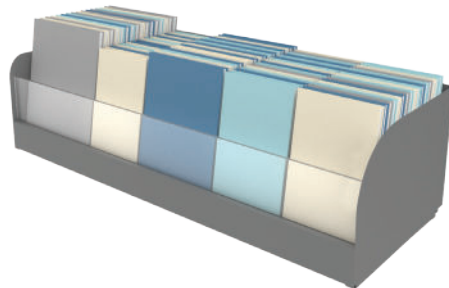

POWDER
COATS

BROWSER TUB

89001K

Forward facing tub, commonly used for picture books. * Mounting pins included (4 pins)

60 - 80 - Book capacity*

0.8 - Lineal metres

BROWSER TUB ACRYLIC FRONT

89011K

Forward facing tub, commonly used for picture books with acrylic front lip, which sits 80mm above the existing 50mmH steel front lip. * Mounting pins included (4 pins)

60 - 80 - Book capacity*

0.8 - Lineal metres

Browser Tub

Browser Tub
with Acrylic

BROWSER TUB STICKER SET

32967WHI
32968BLK

Set of self-adhesive vinyl letters includes 3 of each letter. Removable adhesive is not repositionable.

* Book capacities are approximate only and vary depending on collection