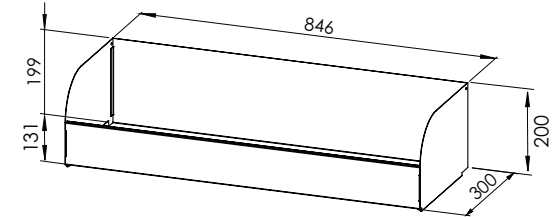

POWDER
COATS

BROWSER TUB

89001K

Forward facing tub, commonly used for picture books. * Mounting pins included (4 pins)

60 - 80 - Book capacity*

0.8 - Lineal metres

BROWSER TUB ACRYLIC FRONT

89011K

Forward facing tub, commonly used for picture books with acrylic front lip, which sits 80mm above the existing 50mmH steel front lip. * Mounting pins included (4 pins)

60 - 80 - Book capacity*

0.8 - Lineal metres