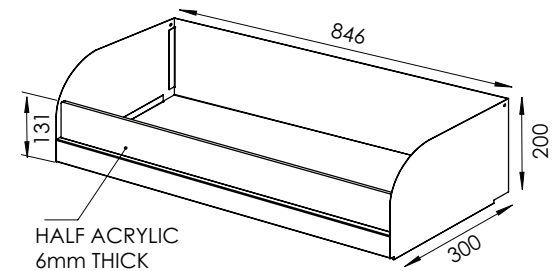

POWDER
COATS

BROWSER TUB

89001K

Forward facing tub, commonly used for picture books. * Mounting pins included (4 pins)

60 - 80 - Book capacity*

0.8 - Lineal metres

BROWSER TUB ACRYLIC FRONT

89011K

Forward facing tub, commonly used for picture books with acrylic front lip, which sits 80mm above the existing 50mmH steel front lip. * Mounting pins included (4 pins)

60 - 80 - Book capacity*

0.8 - Lineal metres