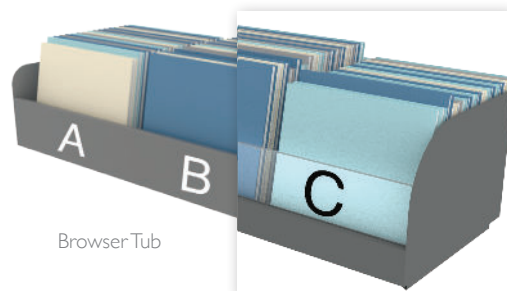

POWDER
COATS

BROWSER TUB

89001K

Forward facing tub, commonly used for picture books. * Mounting pins included (4 pins)

60 - 80 - Book capacity*

0.8 - Lineal metres

BROWSER TUB ACRYLIC FRONT

89011K

Forward facing tub, commonly used for picture books with acrylic front lip, which sits 80mm above the existing 50mmH steel front lip. * Mounting pins included (4 pins)

60 - 80 - Book capacity*

0.8 - Lineal metres

Browser Tub

Browser Tub
with Acrylic

BROWSER TUB STICKER SET

32967WHI
32968BLK

Set of self-adhesive vinyl letters includes 3 of each letter. Removable adhesive is not repositionable.

* Book capacities are approximate only and vary depending on collection