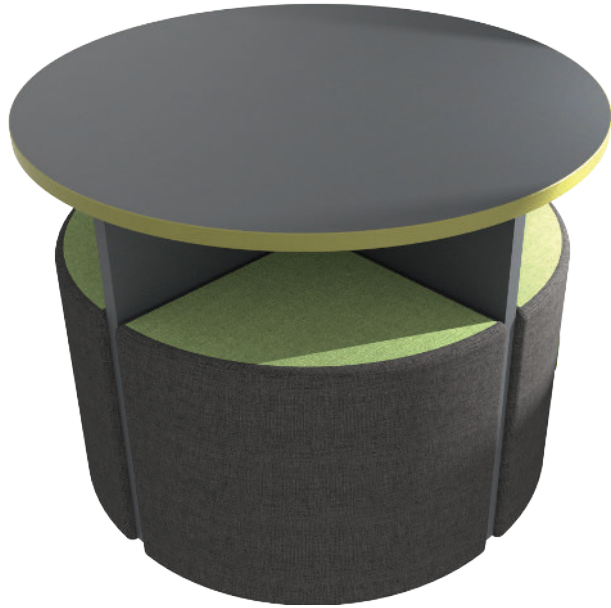

# COLLABORATION POD

This space effective seating solution has a multitude of applications. Customise laminate top, edging and fabrics.

Table in Charcoal Top with Olivine Edging,  
Ottomans in Tessuto Carbone and Tessuto Olive

Table in Rock Maple Top with Rock Maple Edging,  
Ottomans in Our Storytellers and the Knowledge Holders and Beachcomber Teal

Collaboration Pod  
**PODJNR** (JUNIOR)  
580 H X 900 D (Seat 350 H)  
**PODPRM** (PRIMARY)  
680 H X 900 D (Seat 450 H)  
**PODSNR** (SENIOR)  
720 H X 900 D (Seat 450 H)

FABRIC/  
VINYL

LAMINATE  
FINISHES